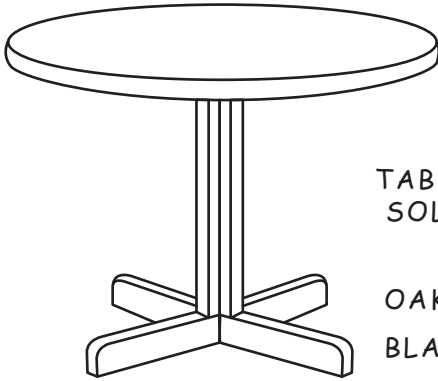

BASES

PRICES ARE FOR BASES ONLY

TABLE HEIGHT (28")
SOLID HARDWOOD
PEDESTALS

OAK & MAPLE	\$250.
BLACK	\$280.
CHERRY	\$320.

TRESTLES

TABLE HEIGHT (28")	COUNTER HEIGHT (35")
OAK & MAPLE \$250.	OAK & MAPLE \$300.
BLACK \$280.	BLACK \$350.
CHERRY \$320.	CHERRY \$375.

*FOR TABLE TOPS LARGER THAN 36" X 72" &
COUNTER HEIGHT TOPS LARGER THAN 30" X 72"
AN OVERSIZE TRESTLE IS REQUIRED
(SPECIAL ORDER / PRICE TBD)

WOOD BRACE BASE

28" HIGH \$238.
35" HIGH \$258.

OAK, MAPLE, CHERRY

BLACK STEEL
PEDESTAL

SM Ø \$119.
LG Ø \$139.

SPOOL BASES

14" HIGH \$88
22" HIGH \$99
28" HIGH \$154

ADJUSTABLE BASE

AVAILABLE WITH DISK BASE
OR X-BASE IN CHROME OR BLACK
ADJUSTS FROM 26" - 38" TALL

FOR TOPS UP TO:
30" Ø \$299.