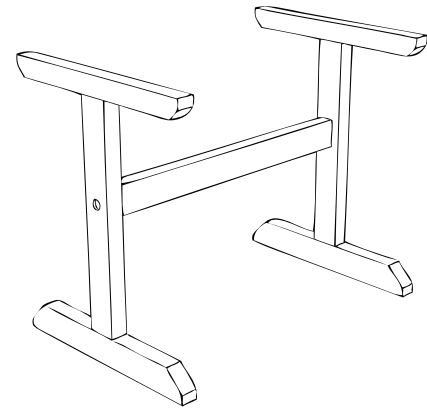

BASES

PRICES ARE FOR BASES ONLY

TABLE HEIGHT (28")
SOLID HARDWOOD
PEDESTALS

OAK & MAPLE \$250.
BLACK \$280.
CHERRY \$320.

TRESTLES

	TABLE HEIGHT (28")	COUNTER HEIGHT (35")
OAK & MAPLE	\$250.	OAK & MAPLE \$300.
BLACK	\$280.	BLACK \$350.
CHERRY	\$320.	CHERRY \$375.

*FOR TABLE TOPS LARGER THAN 36" X 72" &
COUNTER HEIGHT TOPS LARGER THAN 30" X 72"
AN OVERSIZE TRESTLE IS REQUIRED
(SPECIAL ORDER / PRICE TBD)

WOOD BRACE BASE

28" HIGH \$238.
35" HIGH \$258.

OAK, MAPLE, CHERRY

BLACK STEEL
PEDESTAL

SM \emptyset \$179.
LG \emptyset \$199.
Offset \$199.

Steel Square Tube

Coffee Table 14" \$150
17" HIGH \$150
28" HIGH \$175

Black Steel X-BASE

Bench Height \$180
Coffee Table \$200
Table Height \$250