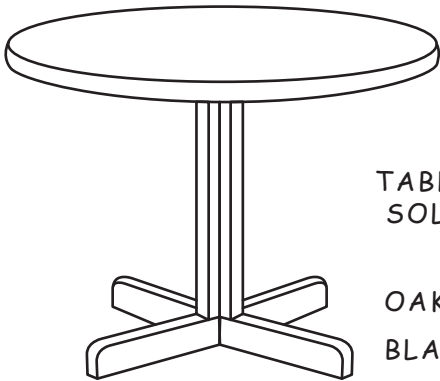

BASES

PRICES ARE FOR BASES ONLY

TABLE HEIGHT (28")
SOLID HARDWOOD
PEDESTALS

OAK & MAPLE \$250.
BLACK \$280.
CHERRY \$320.

TRESTLES

	TABLE HEIGHT (28")	COUNTER HEIGHT (35")
OAK & MAPLE	\$250.	OAK & MAPLE \$300.
BLACK	\$280.	BLACK \$350.
CHERRY	\$320.	CHERRY \$375.

*FOR TABLE TOPS LARGER THAN 36" X 72" &
COUNTER HEIGHT TOPS LARGER THAN 30" X 72"
AN OVERSIZE TRESTLE IS REQUIRED
(SPECIAL ORDER / PRICE TBD)

WOOD BRACE BASE

28" HIGH \$238.
35" HIGH \$258.

OAK, MAPLE, CHERRY

BLACK STEEL
PEDESTAL

SM \emptyset \$179.
LG \emptyset \$199.
Offset \$199.

Steel Square Tube

Coffee Table 14" \$150
17" HIGH \$150
28" HIGH \$175

Black Steel X-BASE

Bench Height \$180
Coffee Table \$200
Table Height \$250